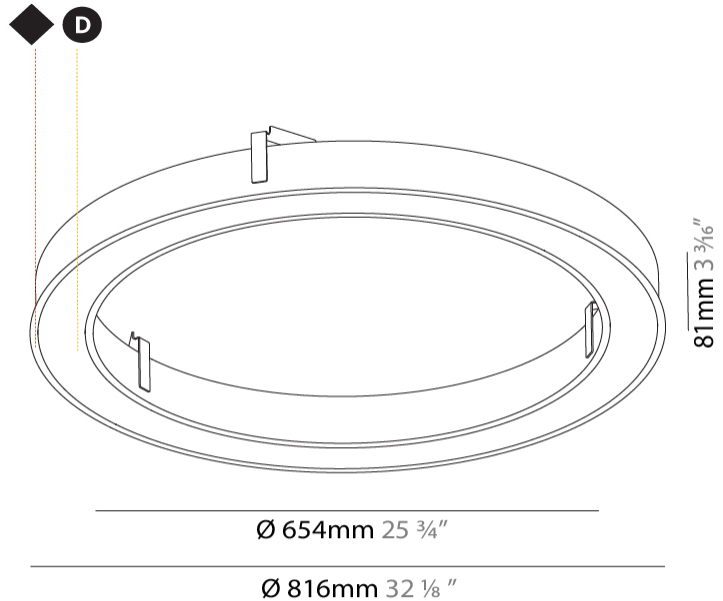

GENERAL

Series: Glorious
Subseries: Glorious Slim
Brand: Prolight
Division: Architectural
Mounting Type: Recessed
Mounting Location: Ceiling
Subcategory: Ambient

PHYSICAL

Shape: Round
Diameter (mm): 816
Diameter (in): 32 1/8
Height (mm): 81
Height (in): 3 3/16
Min. Recessing Depth (mm): 120
Min. Recessing Depth (in): 4 3/4
Light Distribution: Direct
Weight (kg): 6.755
Weight (lbs): 14.89
Diffuser: PMMA - Opal or Micro-Prism
Fixture Finish: SSR / BKV / CWI / CRY / HAB / UFT / ITA / RUA / FTG / MYG / LOD / PUS / FRO / FUP / KIA / POP / BLS / SPG / MEY / GOH / GUM / CHC / COM / ABZ / JAG / OBR / MOS / ROR
Fixture Material: Aluminum
Cut-out Measurements: 807mm / 31 3/4" x 663mm / 26 1/8"

807mm x 663mm
31 3/4" x 26 1/8"

120mm
4 3/4"

10 - 30mm
3/8" - 1 1/8"

PROJECT	_____
TYPE	_____
SPECIFIER	_____
QUANTITY	_____
DATE	_____

GLORIOUS SLIM RECESSED

A35443-

base number	LED Dimming	Color Temperature	Finishes (Diamond)	Diffuser Options
-------------	----------------	----------------------	-----------------------	---------------------

GENERAL

Series: Glorious
Subseries: Glorious Slim
Brand: Prolicht
Division: Architectural
Mounting Type: Recessed
Mounting Location: Ceiling
Subcategory: Ambient

PHYSICAL

Shape: Round
Diameter (mm): 1566
Diameter (in): 61 ⁵ / ₈
Height (mm): 81
Height (in): 3 ³ / ₁₆
Min. Recessing Depth (mm): 120
Min. Recessing Depth (in): 4 ³ / ₄
Light Distribution: Direct
Weight (kg): 14.042
Weight (lbs): 30.96
Diffuser: PMMA - Opal or Micro-Prism
Fixture Finish: SSR / BKV / CWI / CRY / HAB / UFT / ITA / RUA / FTG / MYG / LOD / PUS / FRO / FUP / KIA / POP / BLS / SPG / MEY / GOH / GUM / CHC / COM / ABZ / JAG / OBR / MOS / ROR
Fixture Material: Aluminum

Ø 5054mm 199"

Ø 5216mm 205 ³/₈"

5207mm x 5063mm
205" x 199 ⁵/₁₆"

120mm
4 ³/₄"

10 - 30mm
³/₈" - 1 ³/₁₆"

GLORIOUS COLOR FINISH CHART

PROJECT
TYPE
SPECIFIER
QUANTITY
DATE

Fixture Finish