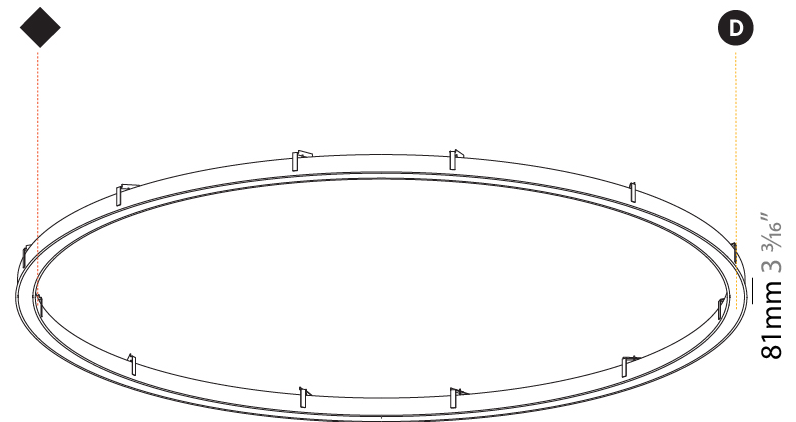

GENERAL

Series: Glorious
Subseries: Glorious Slim
Brand: Prolicht
Division: Architectural
Mounting Type: Recessed
Mounting Location: Ceiling
Subcategory: Ambient

PHYSICAL

Shape: Round
Diameter (mm): 5216
Diameter (in): 205 ³ / ₈
Height (mm): 81
Height (in): 3 ³ / ₁₆
Min. Recessing Depth (mm): 120
Min. Recessing Depth (in): 4 ³ / ₄
Light Distribution: Direct
Weight (kg): 47.924
Weight (lbs): 106.00
Diffuser: PMMA - Opal or Micro-Prism
Fixture Finish: SSR / BKV / CWI / CRY / HAB / UFT / ITA / RUA / FTG / MYG / LOD / PUS / FRO / FUP / KIA / POP / BLS / SPG / MEY / GOH / GUM / CHC / COM / ABZ / JAG / OBR / MOS / ROR
Fixture Material: Aluminum
Cut-out Measurements: 5207mm / 205" x 5063mm / 199 5/16"

Ø 5054mm 199"

Ø 5216mm 205 ³/₈"

5207mm x 5063mm
205" x 199 ⁵/₁₆"

120mm
4 ³/₄"

10 - 30mm
³/₈" - 1 ³/₁₆"

GLORIOUS COLOR FINISH CHART

PROJECT
TYPE
SPECIFIER
QUANTITY
DATE

Fixture Finish